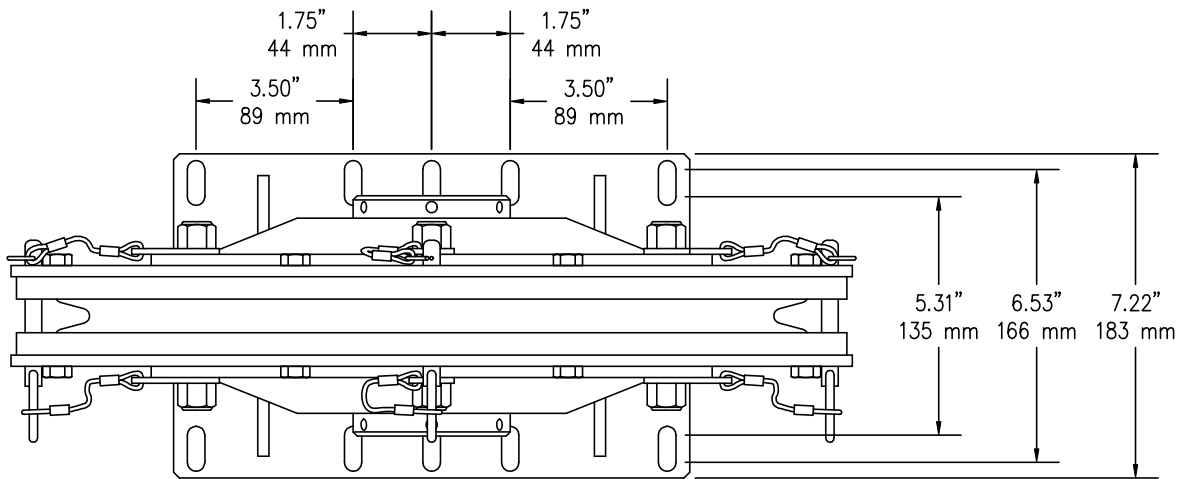

17" CROWN BLOCK SHEAVE

2140 NORTH REDWOOD ROAD #60
SALT LAKE CITY, UTAH 84116

TEL. (801) 323-5533 FAX. (801) 323-7033