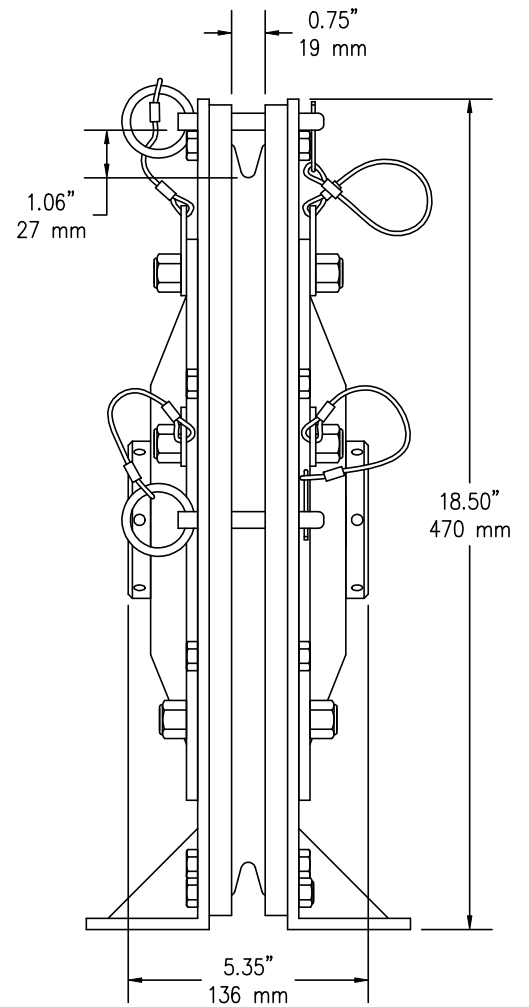

17" CROWN BLOCK SHEAVE

2140 NORTH REDWOOD ROAD #60
SALT LAKE CITY, UTAH 84116

TEL. (801) 323-5533 FAX. (801) 323-7033