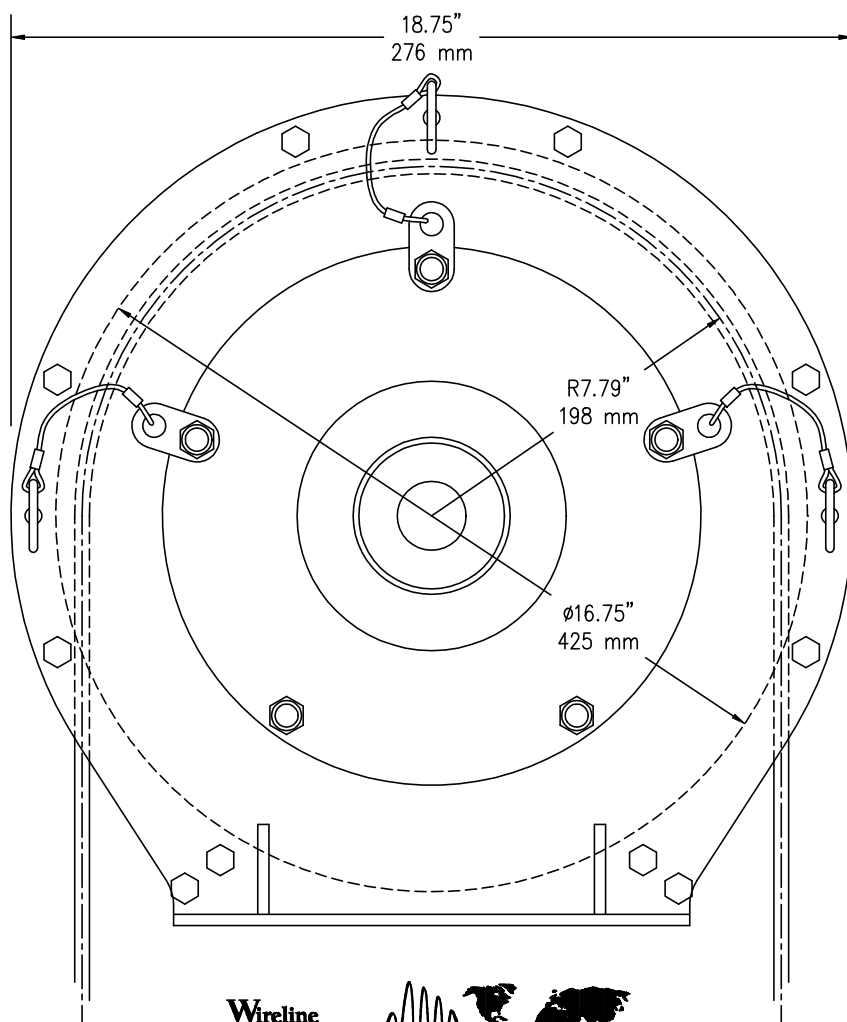

17" CROWN BLOCK SHEAVE

2140 NORTH REDWOOD ROAD #60
SALT LAKE CITY, UTAH 84116

TEL. (801) 323-5533 FAX. (801) 323-7033